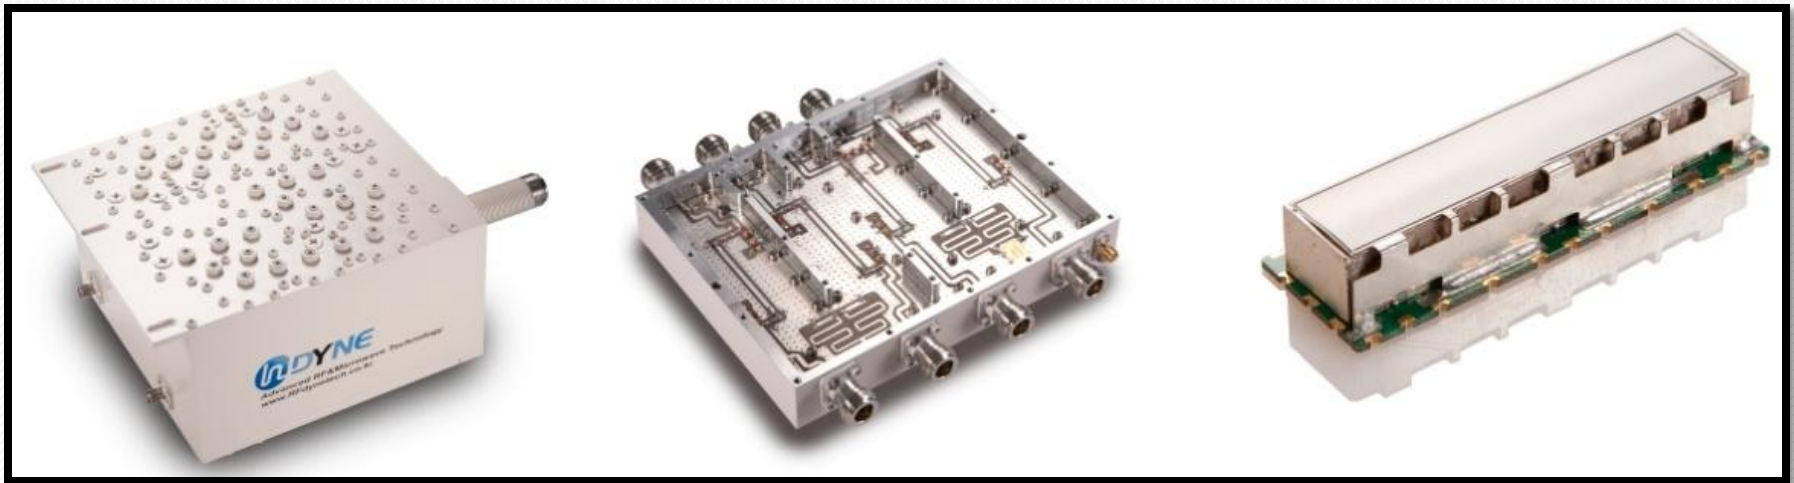

•MULTIPLEXER

- CAVITY, L/C, CERAMIC SOLUTION AVAILABLE
- HIGH ABILITY TO COMBINE MULTIPLE BANDS
- HIGH FREQUENCY RANGE AND WIDE BAND AVAILABLE
- LOW LOSS, HIGH REJECTION
- COMPACT SIZE
- MILITARY TELECOMMUNICATION, SATELLITE APPLICATIONS

WZ-47 BASEMENT, SAINI CHOWK , BUDELA VILLAGE, VIKASPURI, NEW DELHI 110018
Phone-91 11 28533349, Mobile 91-7838349349,
email :- sales@synergytpl.com