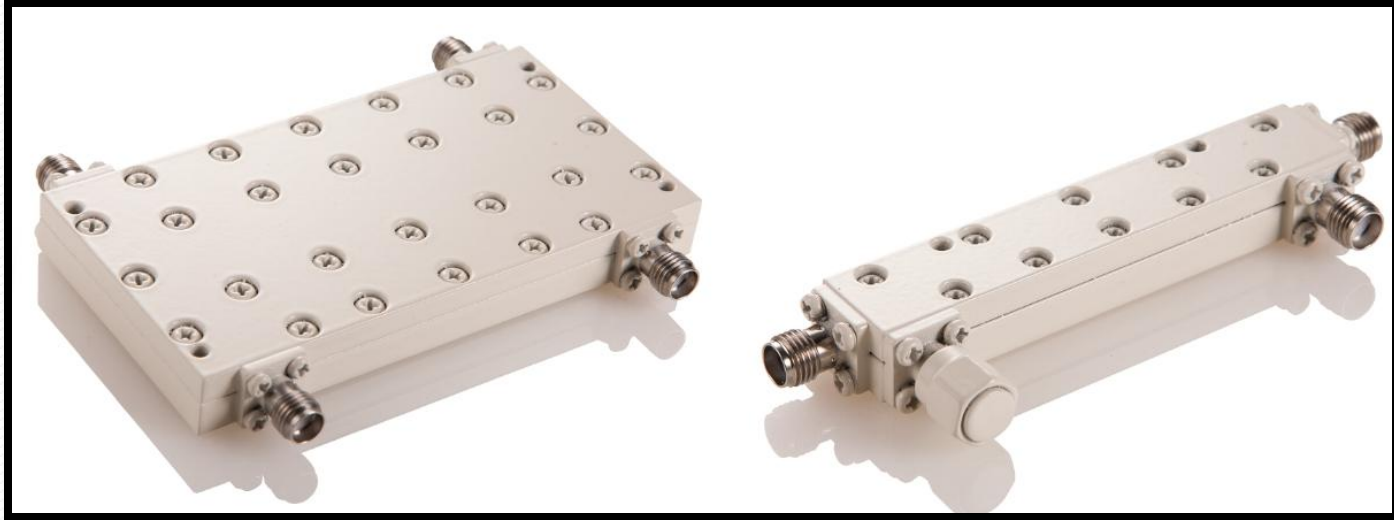

• COUPLER

- HIBRID, DIRECTIONAL AVAILABLE
- AVAILABLE FOR HIGH FREQUENCY, WIDE BAND, HIGH POWER SUPPLY
- LOW LOSS, HIGH DIRECTIVITY
- COMPACT SIZE
- MILITARY TELECOMMUNICATION, SATELLITE APPLICATIONS

WZ-47 BASEMENT, SAINI CHOWK , BUDELA VILLAGE, VIKASPURI, NEW DELHI 110018
Phone-91 11 28533349, Mobile 91-7838349349,
email :- sales@synergytpl.com