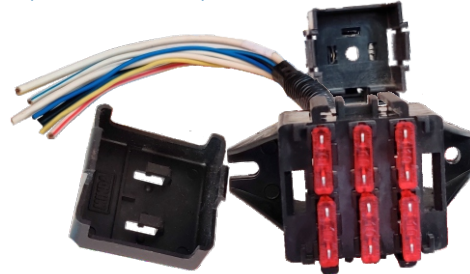

Suitable With : SFB7105 / SFB7115M / SFB7501M List :- 500.00
SFB5445M

Suitable for : Maruti Van Type -I , Type II, Type -III With Flasher AC Fuse (14 Wire 12 Point)