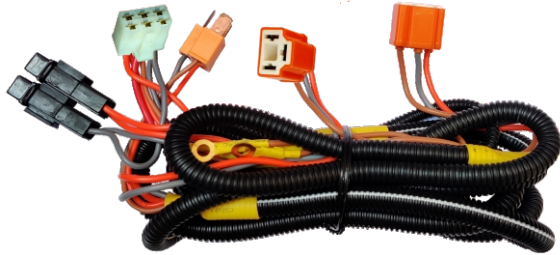

HEAD LIGHT RELAY WIRING WITHOUT RELAY

Suitable for : Universal Head Light Relay Wiring Without Relay