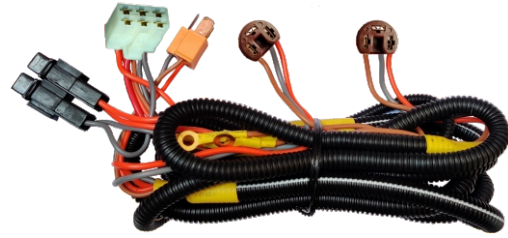

### HEAD LIGHT RELAY WIRING WITHOUT RELAY

Suitable for : Universal Head Light Relay Wiring Without Relay

List :- 430.00

SI2100

Suitable for : Universal Head Light Relay Wiring Without Relay, Bakelite Holder