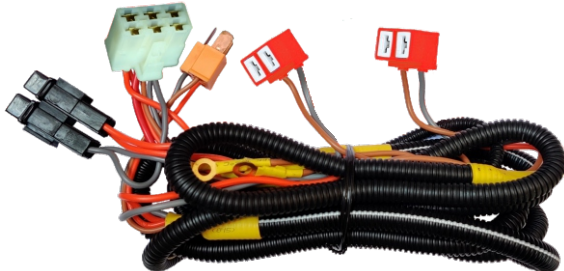

List :- 430.00

SI2108

Suitable for: Universal Head Light Relay Wiring Without Relay, H1/H7 Holder

List :- 620.00

SI2109

Suitable for : Universal Head Light Relay Wiring Without Relay, 4 ACE Fuse Ceramic Gitty