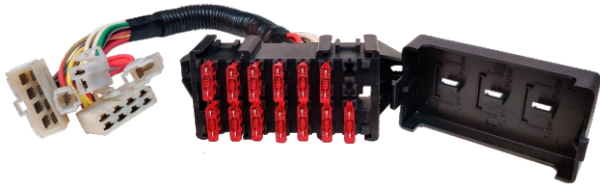

UNIVERSAL FUSE BOX

MARUTI FUSE BOX (CAR TYPE)

Suitable for : Ashok Leyland 4018 / 2214
(21 Wire + 26 Point (With 5 Socket))

Suitable With : SFB5206M List :- 500.0
SFB5196M

Suitable for : Maruti Car Type I, Type II, Type III Gypsy King
With Flasher (17 Wire, 18 Point)