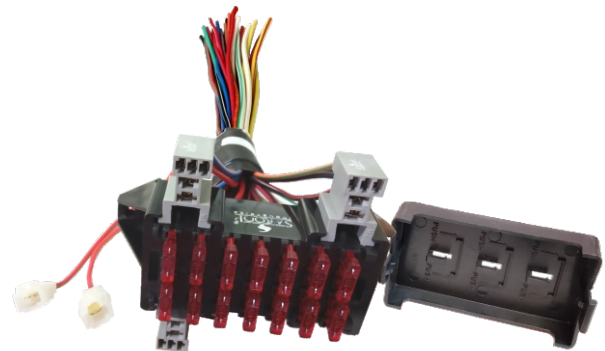

List :- 1200.00

SFB5151C

Suitable for : **ASHOK LEYLAND**

Suitable for : Ashok Leyland 3116 / 3516 / 1616 With 4 Relay (40 Wire + 28 Point)

List :- 1200.00

SFB5181M

Suitable for : Ashok Leyland 4018 / 3116 (23 Wire + 28 Point + 3 Relay 12 Wire)