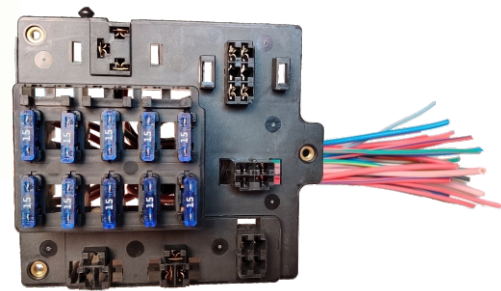

List :- 1200.00

SFB5151C

Suitable for : **ASHOK LEYLAND**

Suitable for : Ashok Leyland 3116 / 3516 / 1616 With 4 Relay (40 Wire + 28 Point)