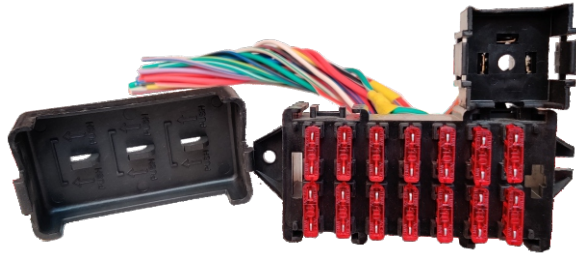

**MARUTI FUSE BOX (CAR / VAN TYPE)**

Suitable for : Tractor Univeral Mahindra Sarpanch, Arjun, John Deere, Sonalika With Flasher ( 27 Wire, 28 Point)

Suitable With : SFB7105 / SFB7115M / SFB7501M List :- 500.00  
**SFB5445M**