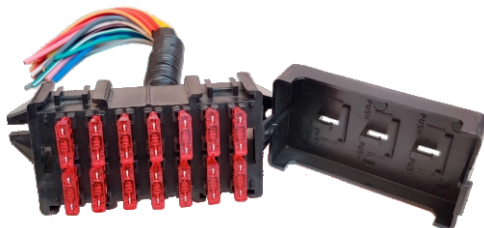

Suitable With : SFB5201M / SFB5208M / SFB5601M List :- 450.00
SFB5422M

Suitable for : Universal Tata Sumo 207 DI / 207 2005 DI /
207 DI Turbo / Sumo Spacio BS II & BS III
(32 Wire, 32 Point, 2 Pcs AC Fuse Dibbi)