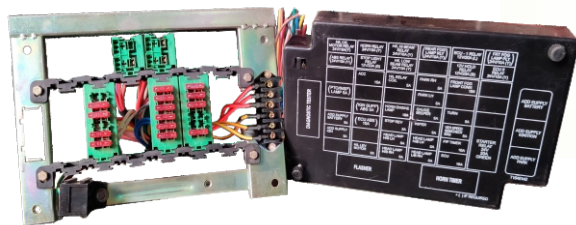

List :- 1800.00

SFB5108S

Suitable for : Eicher Canter Fuse Box (Universal) 10.11 / 10.50 Pro / 10.59 / 10.69 / 10.75 / 10.90 / 10.95 / 11.10 / 30.25 Galaxy / Jumbo (30 Wire + 20 Point) (BS II / BS III / BS IV)