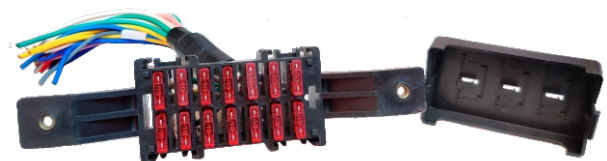

List :- 600.00
SFB5851