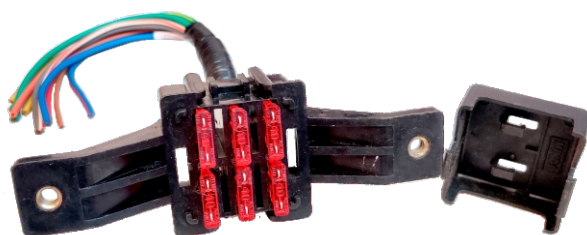

Suitable With : SFB7150V / SFB7155V List :- 250.00
SFB5524V

Suitable for : Mahindra Bhumiputra JCB Type Maruti Van Fuse Box (11 Wire, 12 Point)

Suitable With : SFB7311 List :- 400.00
SFB8501

Suitable for: Sonalika Big / Farmtrack