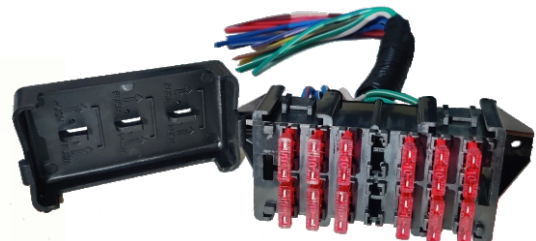

Suitable With : SFB6235M List :- 450.00  
**SFB5415M**

Suitable for : Universal Mahindra Jeep, Mahindra Bolero, Pick-up  
Utility Savari BS II, BS III, BS IV (17 Wire, 24 Point)

Suitable With : SFB6220M List :- 400.00  
**SFB5418M**