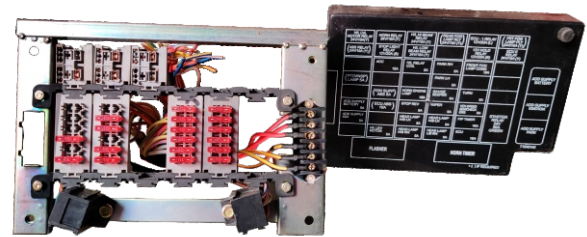

List :- 2000.00

SFB5106S

Suitable for : **EICHER CANTER**

Suitable for : Square Fuse Box 30 Wire (30 Point) 4 Relay (16 Wire)