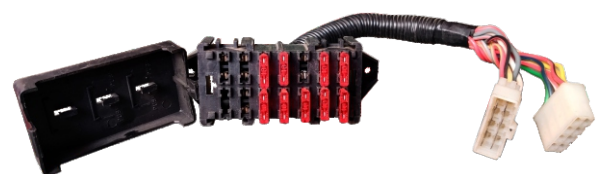

Suitable With : SFB7130M List :- 410.00
SFB5436M