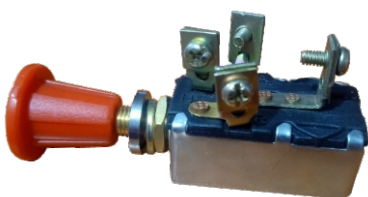

SS30054

Starter/Horn Button Brass Body

List :- 62.00

SS30059

Head Light Switch

List :- 82.00

SS31001