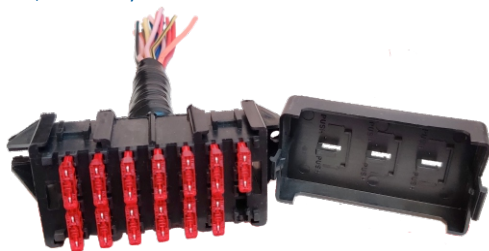

Suitable With : SFB5612M List :- 450.00
SFB5432M

Suitable for : Farm Trac 60
(15 Wire + 18 Point 2 Pcs Jack 8 Pole 8 Wire, 8 Pole 7 Wire)