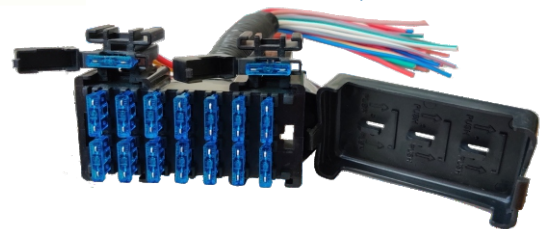

Suitable With : SFB5608M List :- 480.00
SFB5428M

Suitable for : Tata ACE BS II, BS III & BS IV Magic
(20 Wire, 26 Point)