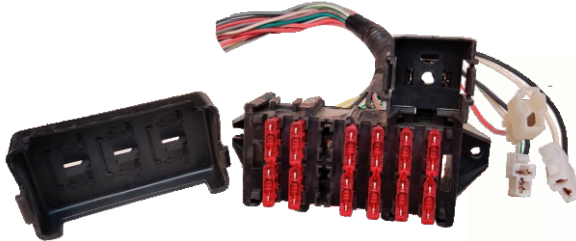

Suitable With : SFB6235M List :- 450.00
SFB5415M

Suitable for : Universal Mahindra Jeep, Mahindra Bolero, Pick-up
Utility Savari BS II, BS III, BS IV (17 Wire, 24 Point)