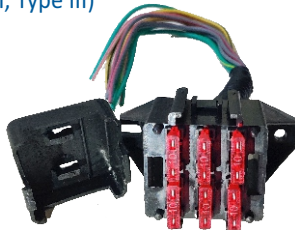

List :- 250.00
SFB5501V

Suitable for : Universal Mahindra Jeep Commander Alfa Sarpanch / Bhoomiputra / Eicher 380 / John Deere, APE (Type I, Type II, Type III) (11 Wire 12 Point)