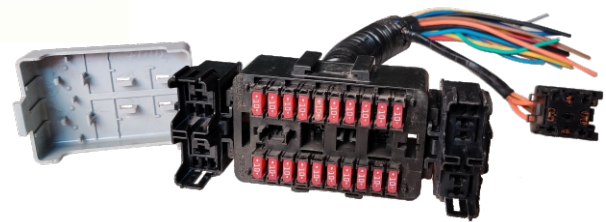

SFB9007

Suitable for : Mahindra Maximo Mini Fuse Box With 5mm & 6mm Dlx. 46 Wire

Suitable With : SFB6201M

List :- 600.00

SFB9009

Suitable for : Mahindra Bolero Camper MDI TC Alto Mini Fuse Box BS II, BS III, BS IV With 4 Relay (55 Wire, 40 Point)