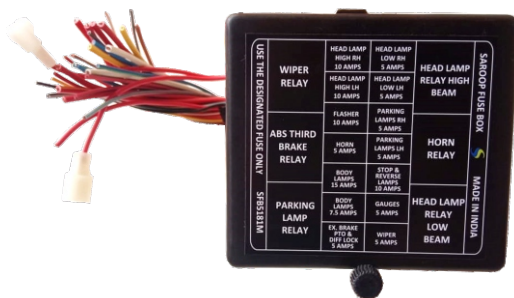

List :- 1200.00

SFB5181M

Suitable for : Ashok Leyland 4018 / 3116 (23 Wire + 28 Point + 3 Relay 12 Wire)