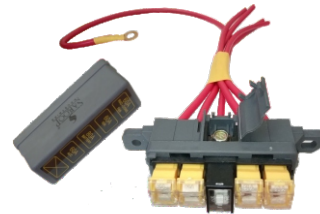

### UNIVERSAL FUSE BOX

Suitable for : Universal Tata Indica Diesel Fuse Box With 60AMPS Fuse & 8mm, 10mm Dlx. Wire (4 Wire, 6 Point )

List :- 400.00

SFB9001

Suitable for : Universal Tata Indica Diesel Fuse Box With 60AMPS Fuse & 8mm, 10mm Dlx. Wire Main Wire Long (6 Wire, 10 Point )