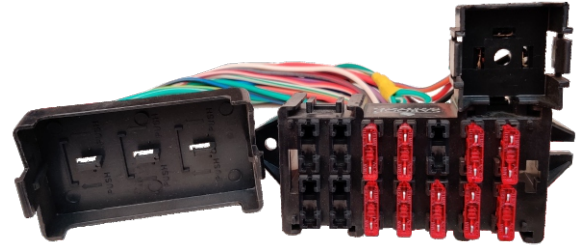

Suitable With : SFB6001M / SFB6005M / SFB6011M List :- 400.00
SFB5401M

Suitable for : Universal Mahindra Bolero Camper MDI TC
BS II, BS III & BS IV With Flasher (18 Wire, 24 Point, 3 Socket)