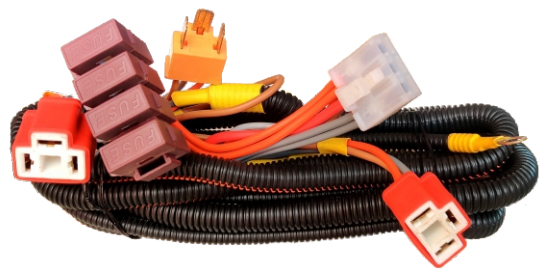

List :- 430.00

SI2108

Suitable for: Universal Head Light Relay Wiring Without Relay, H1/H7 Holder

List :- 620.00

SI2109

Suitable for : Universal Head Light Relay Wiring Without Relay, 4 ACE Fuse Ceramic Gitty