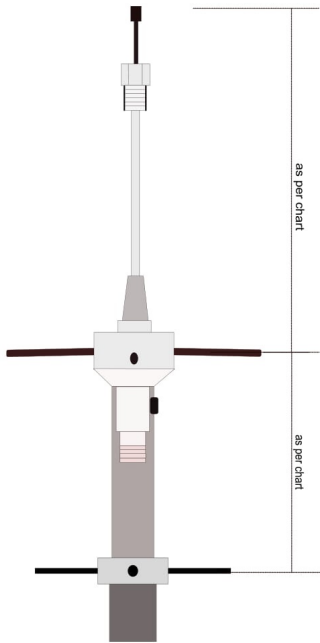

7 dB HIGH GAIN BASE ANTENNA

CUTTING CHART

UHF

FREQUENCY (MHz)	LENGTH (cms)
350	53
360	52
370	50
400	46.8
405	46.2
410	45.7
415	45.1
420	44.6
425	43.7
430	43.2
435	42.6
440	42.2
445	41.7
450	41.2
455	40.8
460	40.3
465	39.9
470	39.5
475	39
480	38.6
512	36.0

Typical Frequency to SWR Chart