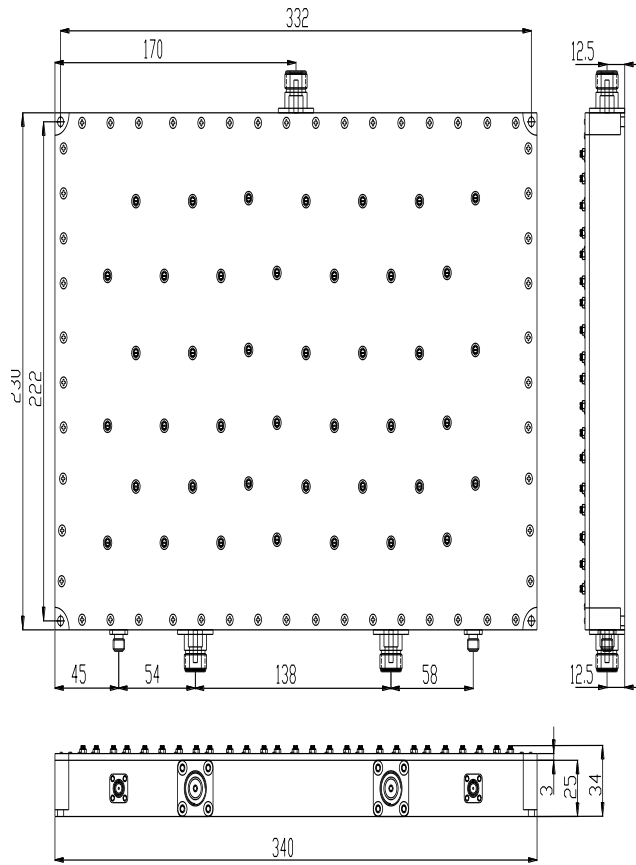

DIMENSIONS :

SYNERGY TELECOM (P) LTD.
13-B, RPS Flats, E Block, Vihar Pur, New Delhi - 110 011 (INDIA)
Phone: +91-11-26331349, Fax: +91-11-26331418, Mobile: +91-9810358994
Email: prodteam@connectorthouse.com, MSN: prodteam@connectorthouse.com, prodteam@synergytel.com
PRINCIPAL SITE: <http://www.synergysys.com> Skype Account: [prodteampsg](https://www.skype.com)
My trademark ID: [synergytel.com](http://www.synergytel.com) www.connectorthouse.com