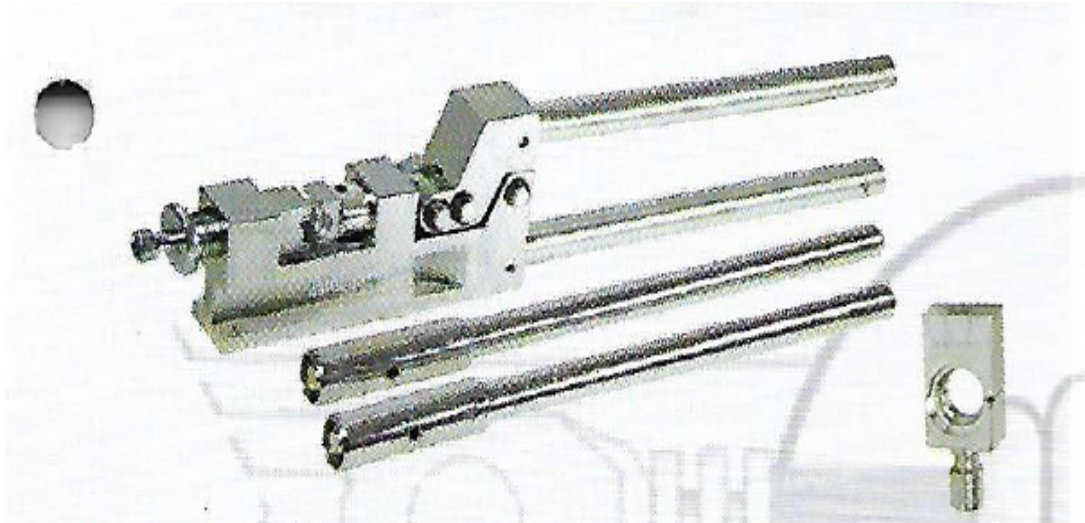

(Compression Tool)
GRD - 185 (RING)

Capacity: 10 to 185 (sq.mm)
Dies : R - 1 to R- 13 (12 sets)
Weight : 7.3 kg
MRP: 6,300 /-