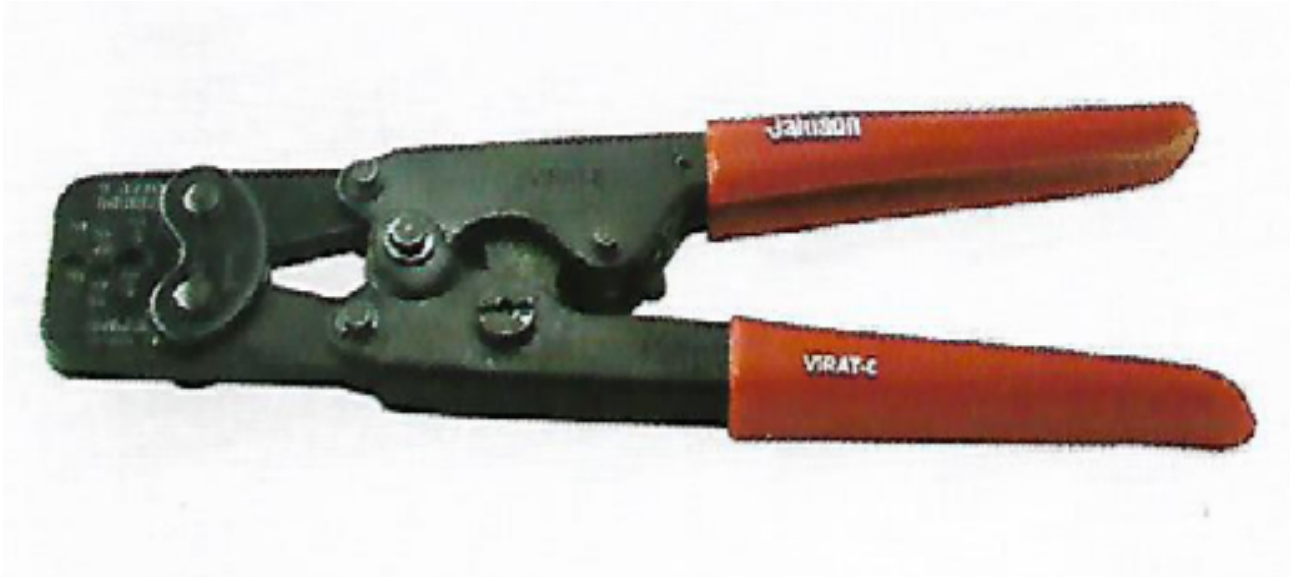

JOP 427 Compression tool

Non - insulated terminal Crimping Tool
Capacity: 0.5 to 6 (mm.sq)
Weight : 400 gm
MRP: 580/-