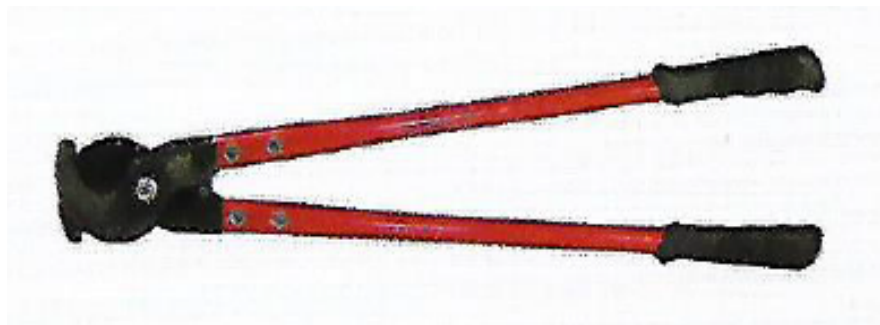

(Compression Tool)  
TIGER SERIES

TIGER - 125  
Length: 300 mm  
Weight: 700 gm  
MRP: 1,250/-

TIGER - 250  
Length ; 600 mm  
Weight: 1.2 kg  
MRP : 2,350/-

TIGER - 500  
length :800 mm  
Weight: 2.8 Kg  
MRP: 2,950 /-