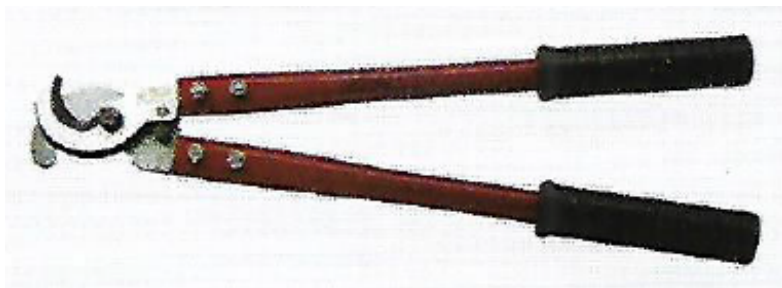

(Compression Tool)  
TIGER SERIES

TIGER - 125  
Length: 300 mm  
Weight: 700 gm  
MRP: 1,250/-

TIGER - 250  
Length ; 600 mm  
Weight: 1.2 kg  
MRP : 2,350/-

TIGER - 500  
length :800 mm  
Weight: 2.8 Kg  
MRP: 2,950 /-