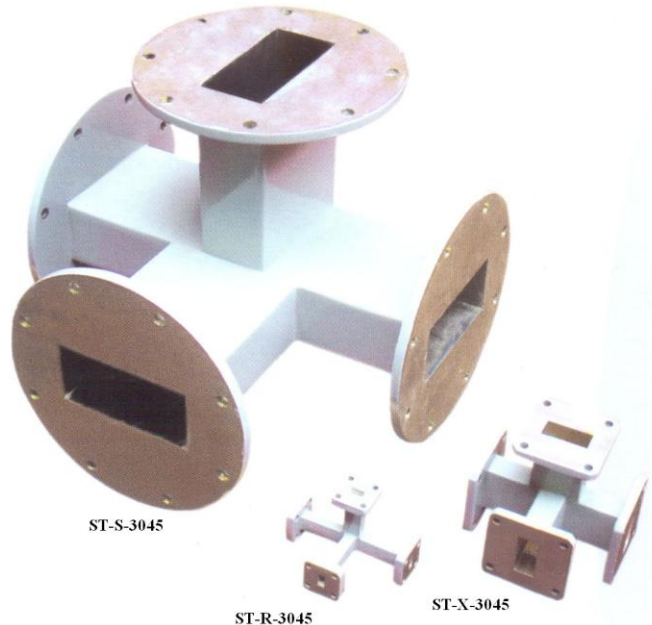

## E-H TEE OR MAGIC TEE

- Model 3045 E-H Tee consists of a section of waveguide with both series and shunt waveguide arms, mounted at the exact mid point of main arm, Both ends of the section of waveguide and both arms are flanged on their ends.
- These Tees are employed in balanced mixers, automatic frequency control circuits and impedance measurement circuit etc. This becomes a four terminal device where one terminal is isolated from the input terminal.